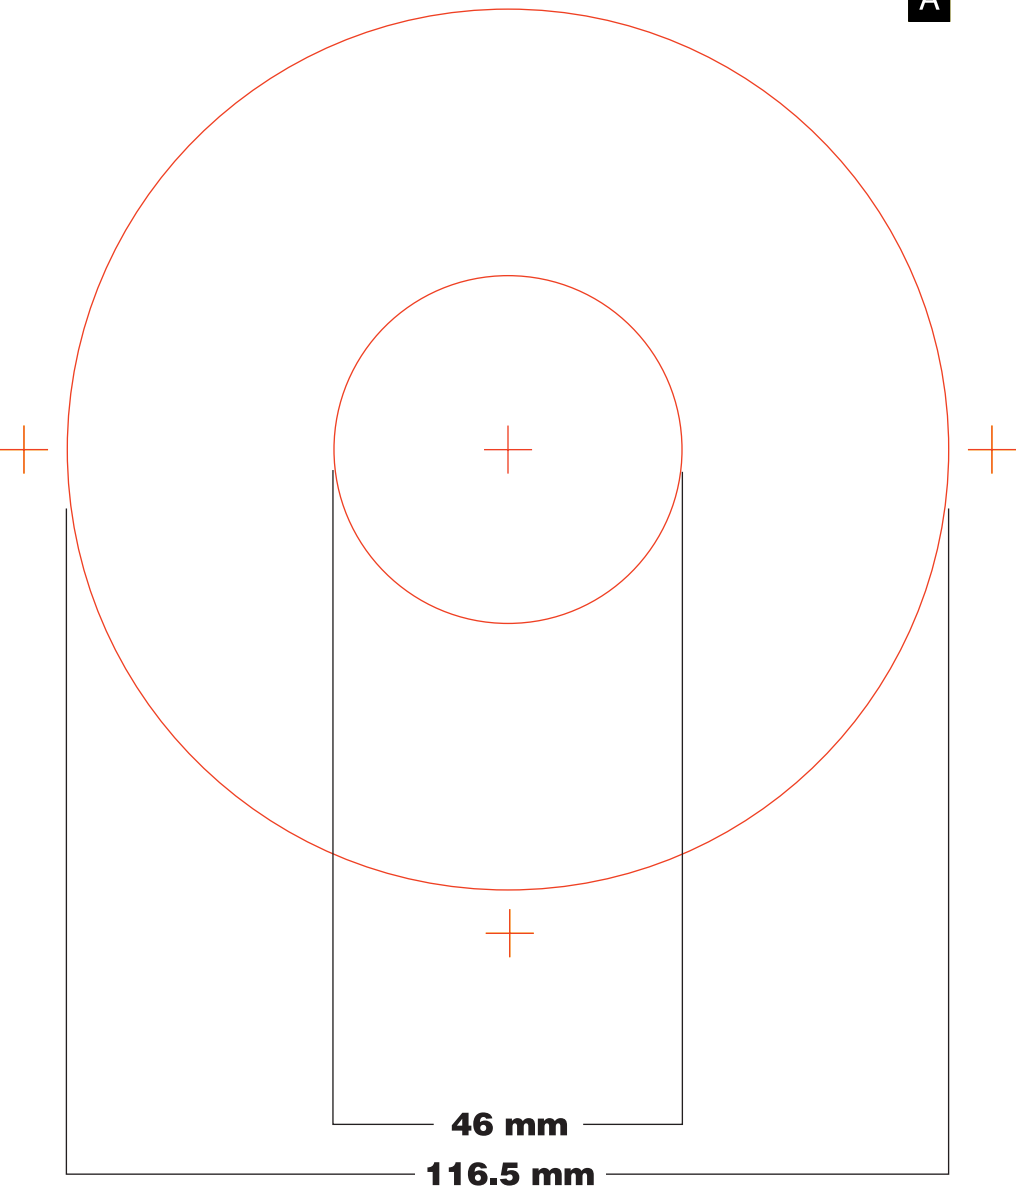

"RSB" CD Label (Master)

Specification

A

46 mm

116.5 mm